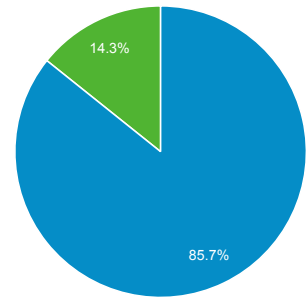

Apr 1, 2015 - Apr 30, 2015

Audience Overview

All Sessions
100.00%

Overview

Sessions
78,558

Users
68,168

Pageviews
204,051

Pages / Session
2.60

Avg. Session Duration
00:00:51

Bounce Rate
0.90%

% New Sessions
85.72%

■ New Visitor ■ Returning Visitor

Language	Sessions	% Sessions
1. en-us	77,168	98.23%
2. en	323	0.41%
3. en-gb	287	0.37%
4. (not set)	266	0.34%
5. es-419	66	0.08%
6. es-es	57	0.07%
7. zh-cn	39	0.05%
8. ko-kr	32	0.04%
9. ko	29	0.04%
10. c	27	0.03%