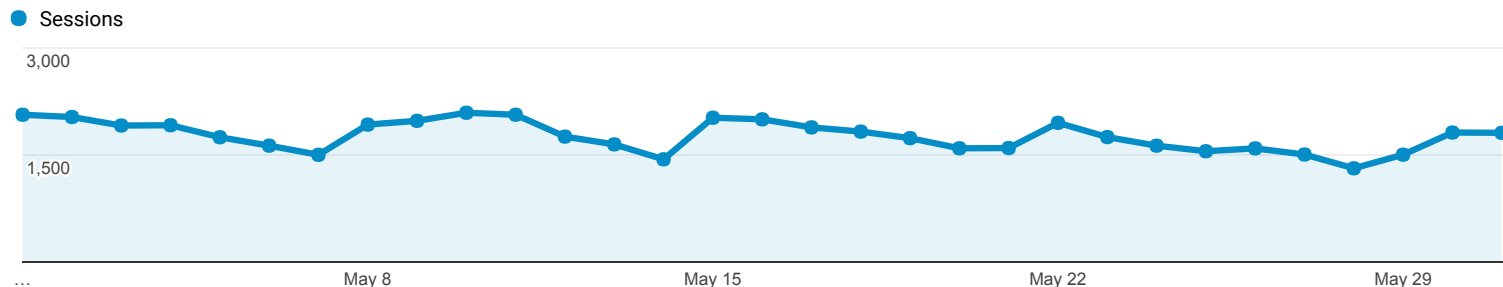

May 1, 2017 - May 31, 2017

Audience Overview

All Users
100.00% Sessions

Overview

■ New Visitor ■ Returning Visitor